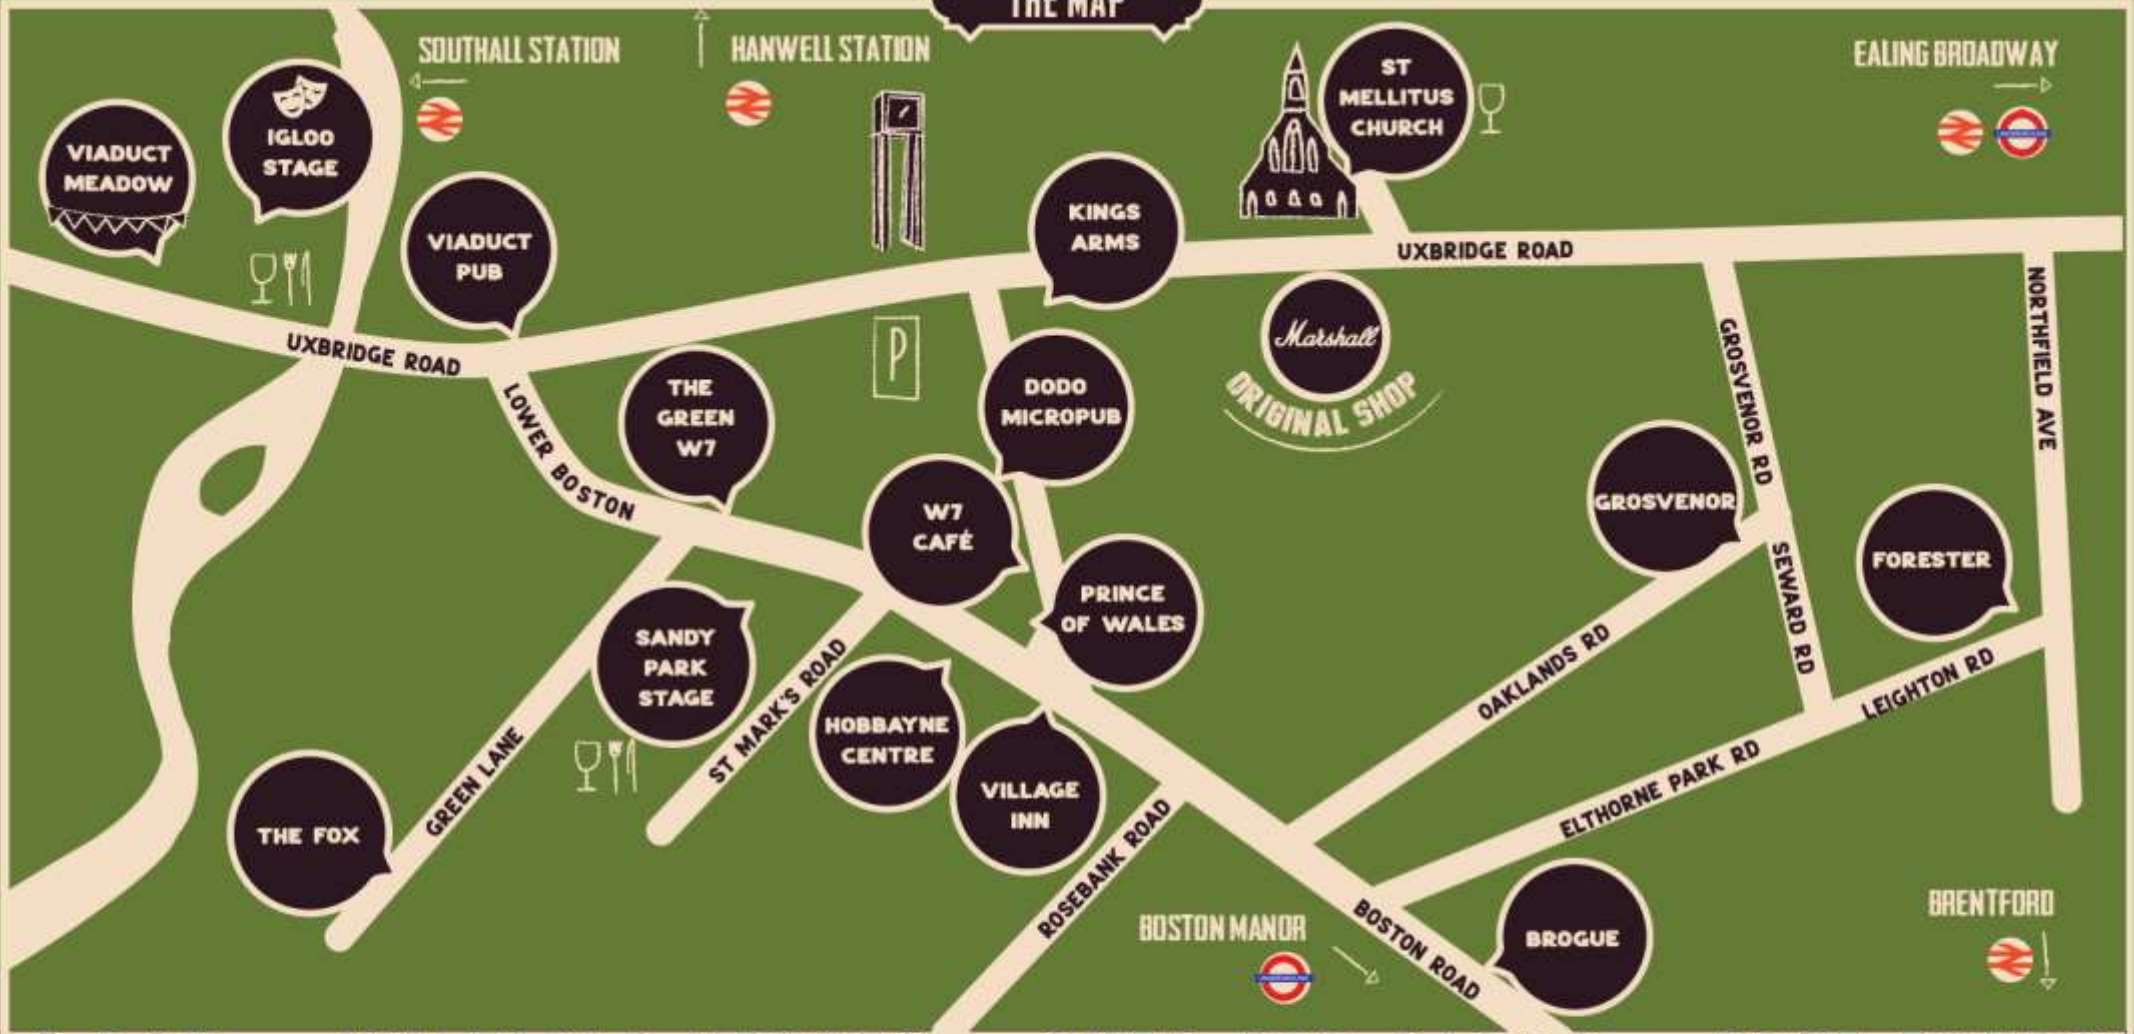

THE MAP

1 DAY MULTIPLE VENUES OVER 100 BANDS FREE ENTRY

BROGUE - 7 BOSTON PARADE, LONDON W7 2DG
DODO MICROPUB - 52 BOSTON RD, W7 3TR
FORESTER - 2 LEIGHTON RD, W13 9EP
THE FOX - GREEN LANE, W7 2PJ
GROSVENOR - 127 OAKLANDS RD, W72DT
HOBBAYNE CENTRE - 45 LOWER BOSTON ROAD, W7 3TP
THE GREEN W7 - 13 LOWER BOSTON RD, W73TX
IGLOO STAGE - UXBRIDGE ROAD, LONDON, UB1 3ET

KINGS ARMS - 110 UXBRIDGE RD, W7 3SU
PRINCE OF WALES - 62 BOSTON RD, W73TR
SANDY PARK STAGE - KING GEORGE'S PARK, W73TX
ST MELLITUS CHURCH - CNR CHURCH RD & UXBRIDGE RD, W73BA
VIADUCT MEADOW - OPP. EALING HOSPITAL, UXBRIDGE RD, UB1 3ET
VIADUCT PUB - 221 UXBRIDGE RD, W73TD
VILLAGE INN - 66 BOSTON RD, W73TR
W7 CAFÉ - 60 BOSTON RD, W73TR

The Eighth
HANWELL™
HOOTIE™
 MAY 8TH 2020
music festival